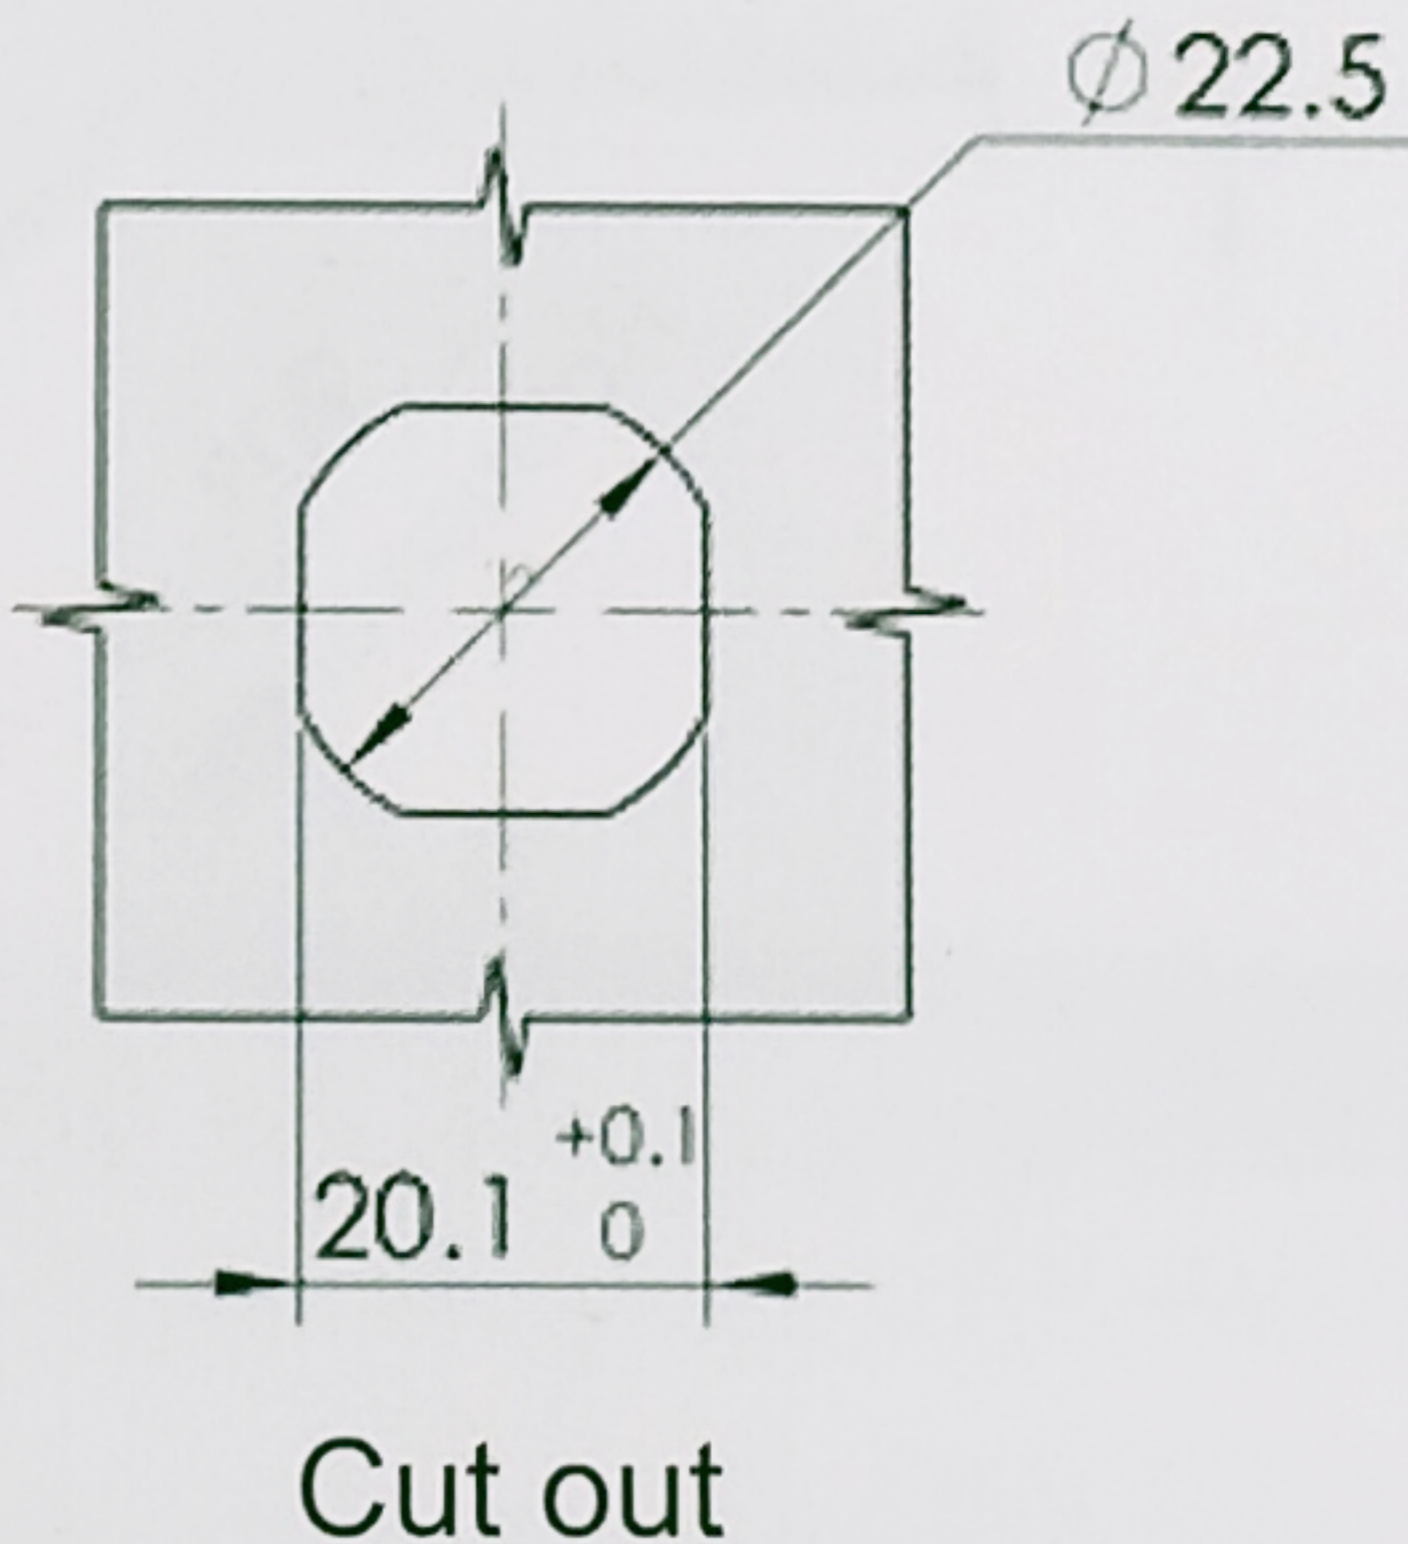

GP Item Code: 3318-S3P

* Cam sold separately - for illustration purposes only