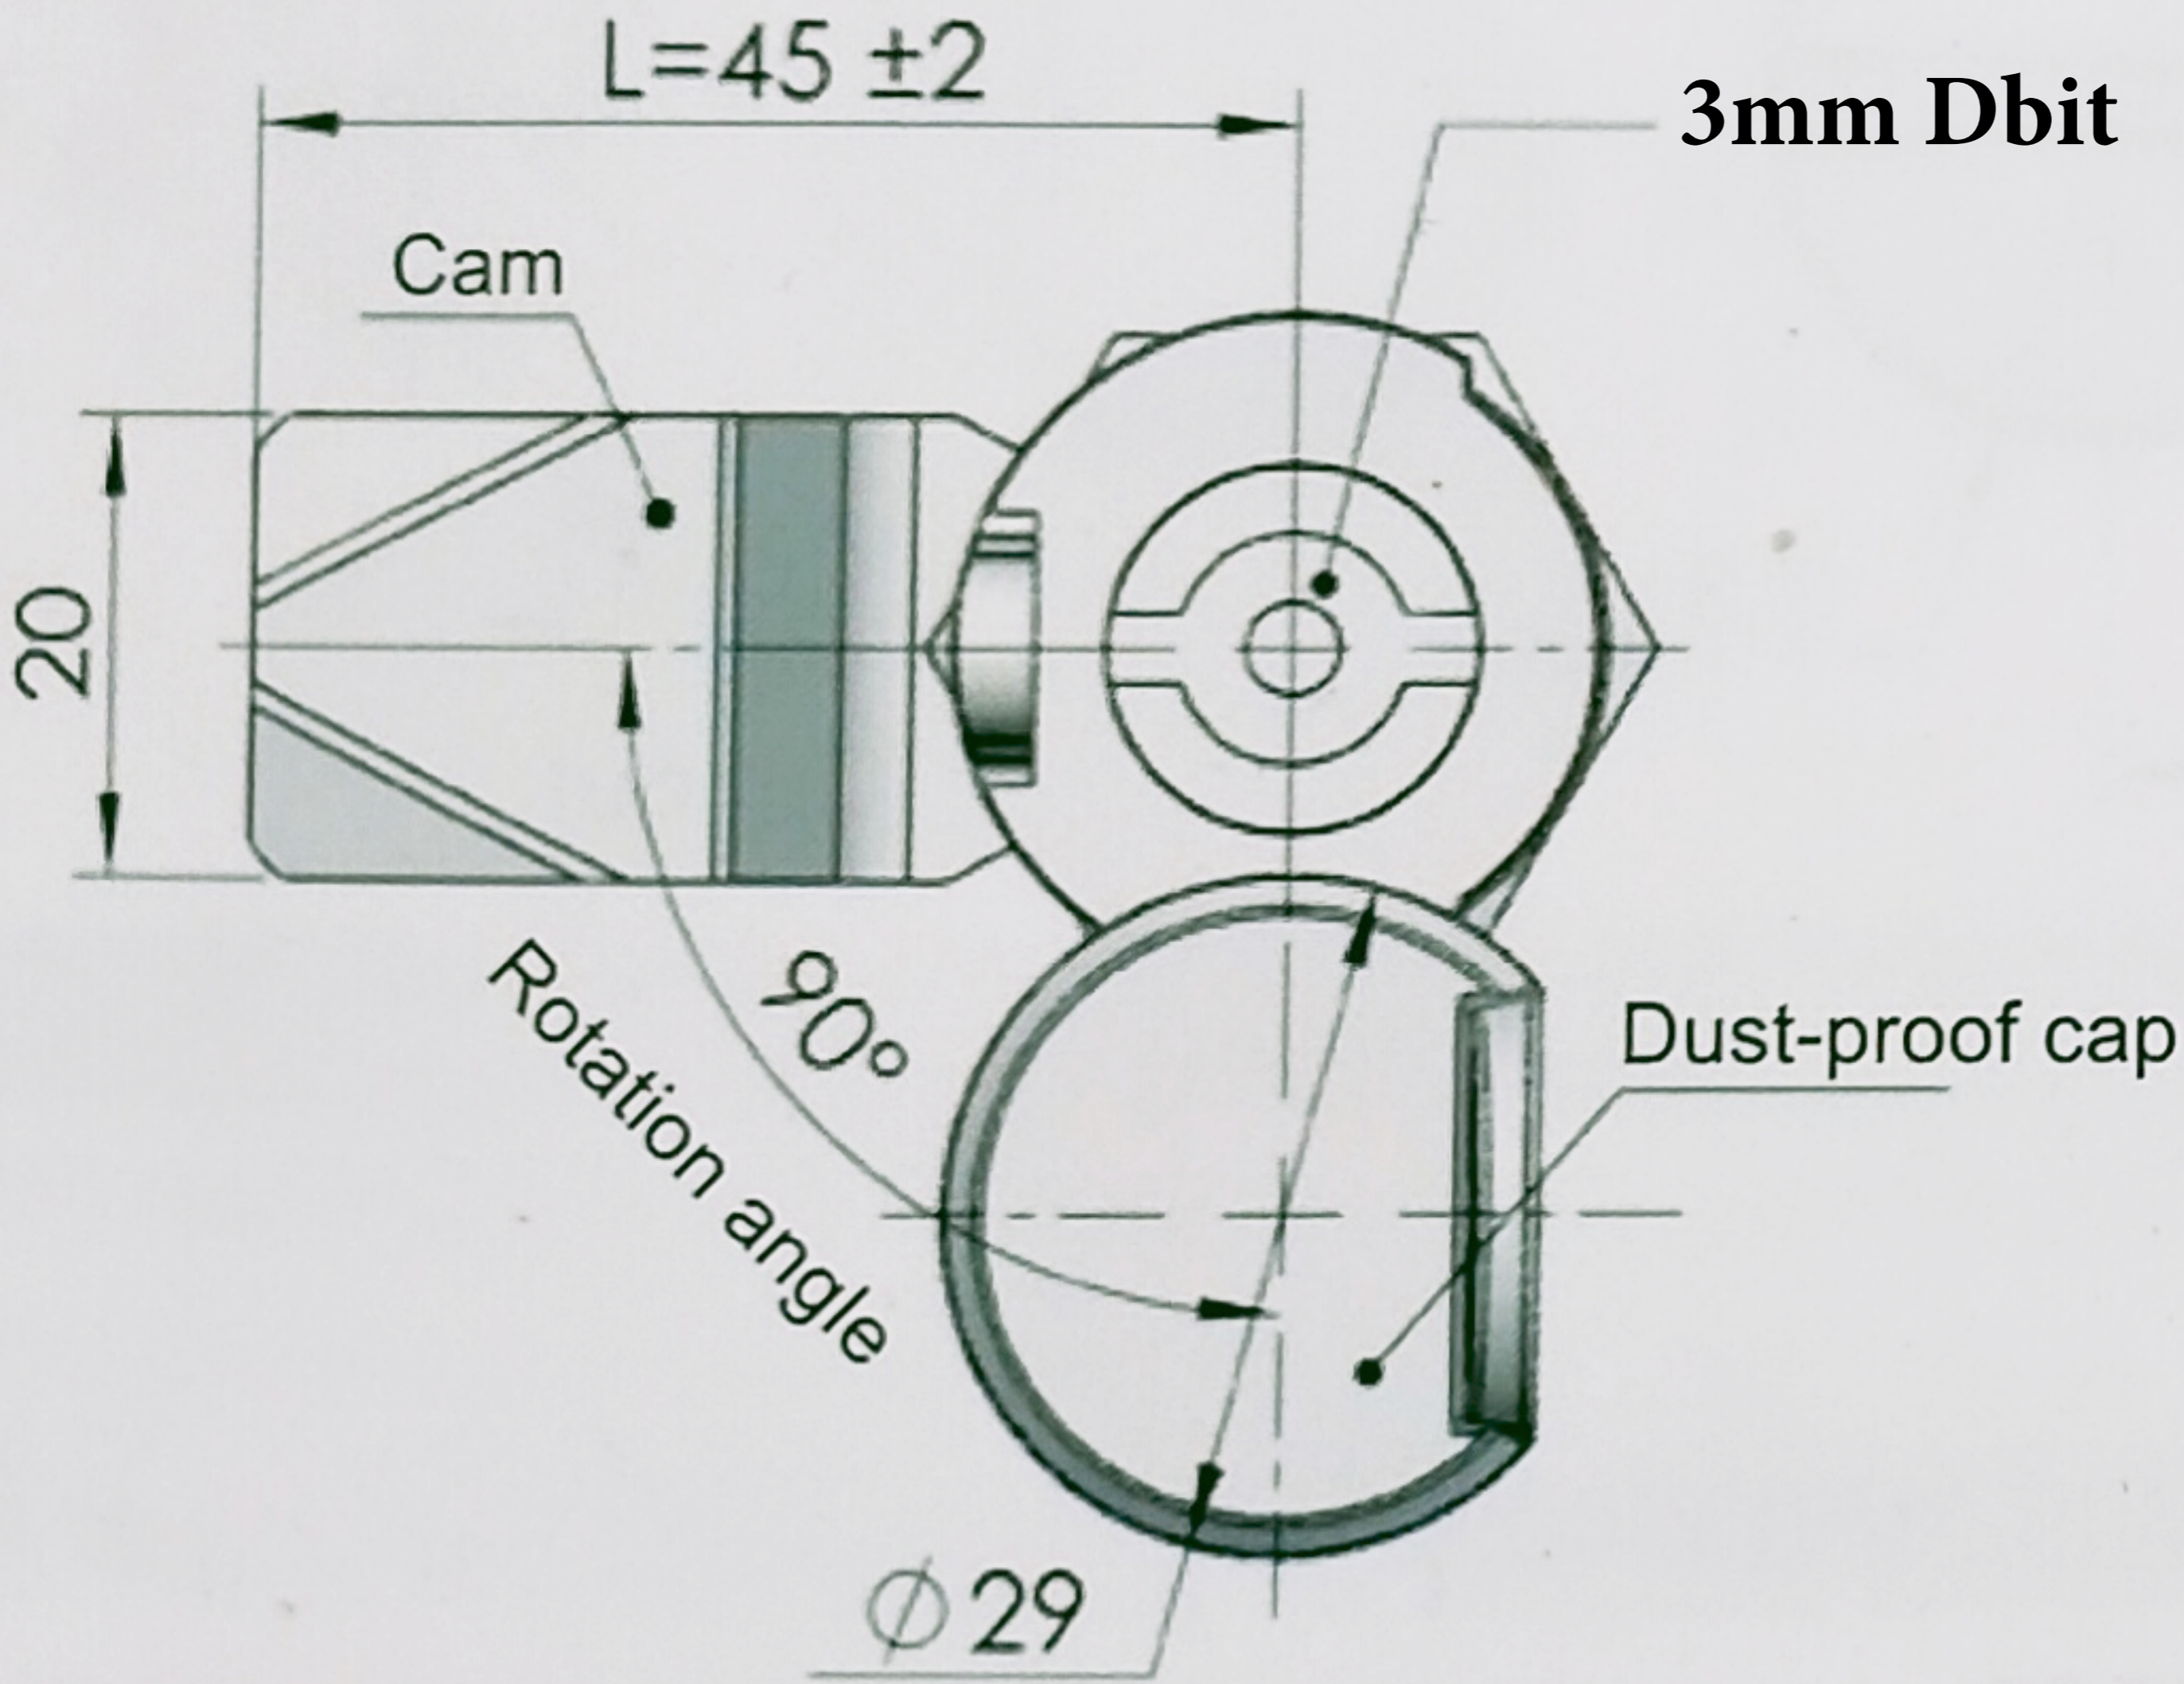

GP Item Code: 3318-S3P

* Cam sold separately - for illustration purposes only