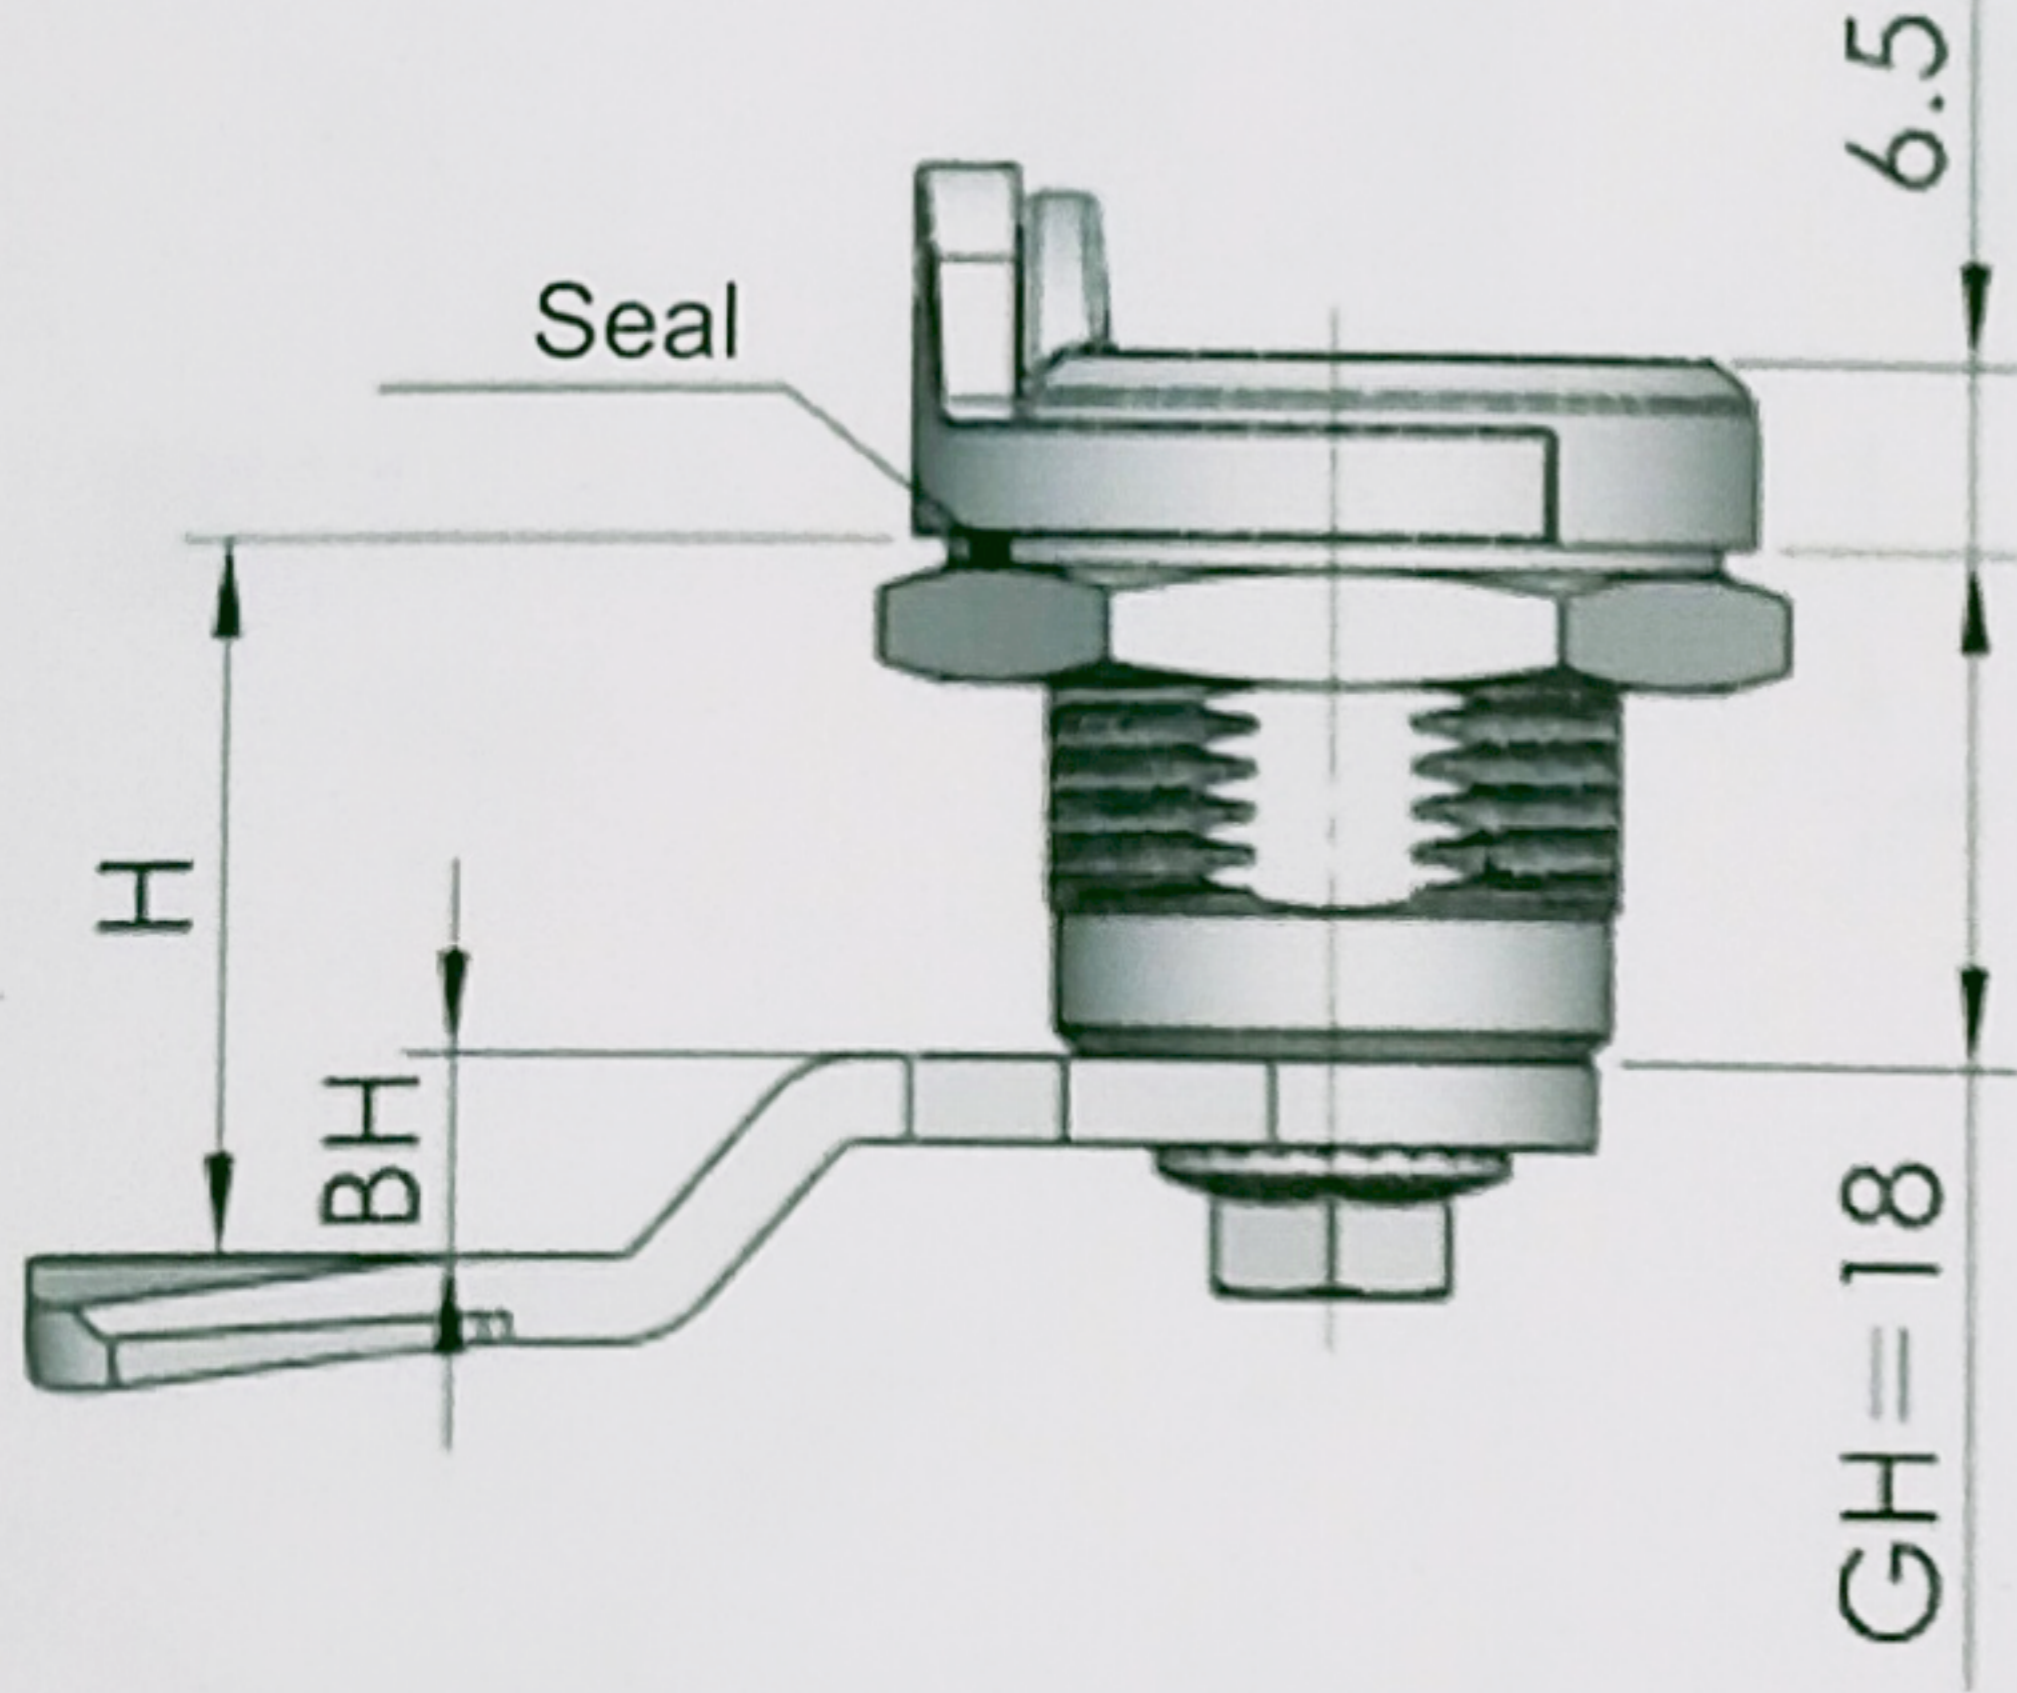

GP Item Code: 3318-S3P

* Cam sold separately - for illustration purposes only