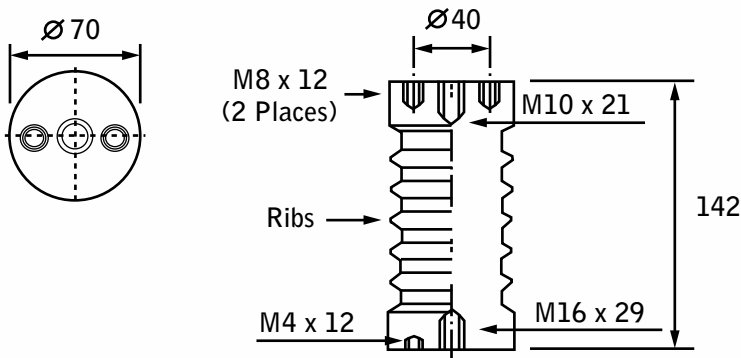

Insulators - High Voltage - 12 - 24KV

Compression moulded glass reinforced polymer material

Product Code
HVEL12
Item Name
Insulator High Voltage EL - 12
Rated Voltage
12KV
Bil
95KV

Product Code
HVEL15
Item Name
Insulator High Voltage EL - 15
Rated Voltage
15KV
Bil
110KV