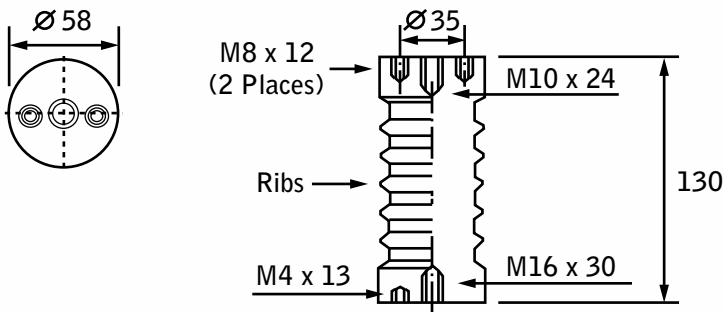

Insulators - High Voltage - 12 - 24KV

Compression moulded glass reinforced polymer material

Product Code
HVEL12
Item Name
Insulator High Voltage EL - 12
Rated Voltage
12KV
Bil
95KV

Product Code
HVEL15
Item Name
Insulator High Voltage EL - 15
Rated Voltage
15KV
Bil
110KV