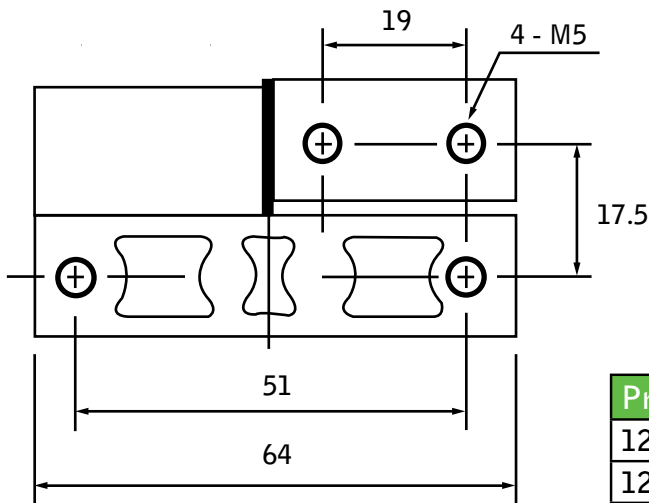

# In Line Hinge

## For Flush Mounted Doors

Product Code	Item Name	Material	Finish
1200 - 64L	In Line Hinge	Zinc alloy	Matt Black
1200 - 64R	In Line Hinge	Zinc alloy	Matt Black
MISC-05	Hinge Screw Seal IP65	Nylon	Natural

Left hand hinge illustrated

Product Code	Item Name	Material	Finish
1200 - 25L	In Line Hinge	Zinc alloy	Matt Black
1200 - 25R	In Line Hinge	Zinc alloy	Matt Black

Right hand hinge illustrated

Right hand hinge illustrated