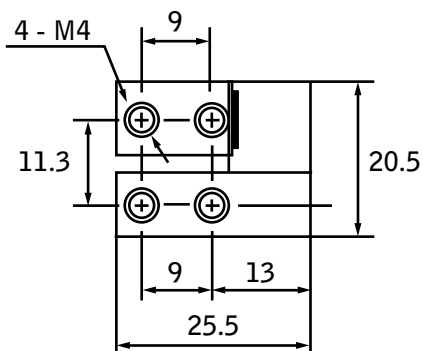

## For Flush Mounted Doors

Product Code	Item Name	Material	Finish
1200 - 64L	In Line Hinge	Zinc alloy	Matt Black
1200 - 64R	In Line Hinge	Zinc alloy	Matt Black
MISC-05	Hinge Screw Seal IP65	Nylon	Natural

Left hand hinge illustrated

Product Code	Item Name	Material	Finish
1200 - 25L	In Line Hinge	Zinc alloy	Matt Black
1200 - 25R	In Line Hinge	Zinc alloy	Matt Black

Right hand hinge illustrated

Right hand hinge illustrated