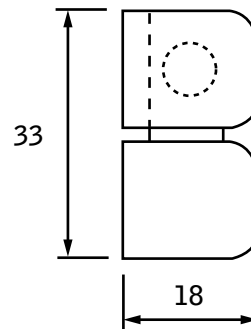

# In Line Hinge

## For Flush Mounted Doors

Product Code	Item Name	Material	Finish
1200 - 64L	In Line Hinge	Zinc alloy	Matt Black
1200 - 64R	In Line Hinge	Zinc alloy	Matt Black
MISC-05	Hinge Screw Seal IP65	Nylon	Natural

Left hand hinge illustrated

Product Code	Item Name	Material	Finish
1200 - 25L	In Line Hinge	Zinc alloy	Matt Black
1200 - 25R	In Line Hinge	Zinc alloy	Matt Black

Right hand hinge illustrated

Right hand hinge illustrated