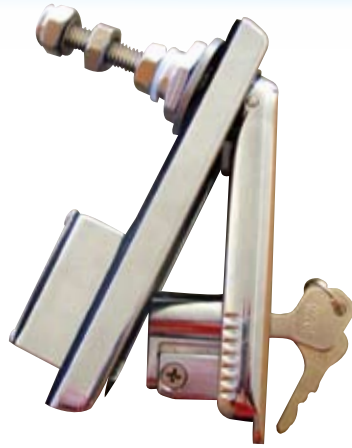

# Swing Handles

## Swing Handle - Keyed

- Aluminium
- 1/2 Euro Profile
- Cylinder with Key sold seperately

Product Code	Item Name	Finish
2230-68	Swing Handle Half Euro	Chrome
2230-68B	Swing Handle Half Euro	Matt Black