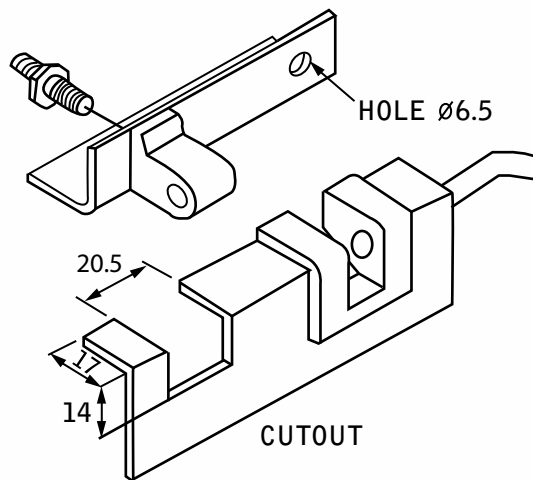

Semi Concealed Hinge

Product Code	Item Name	Material	Finish
1300-30	Semi Concealed Hinge	Zinc alloy	Black
MISC-06	Hinge Screw Seal IP65	Nylon	Natural

180 Hinge for Single Cabinets 30mm (1 Screw Mounting)