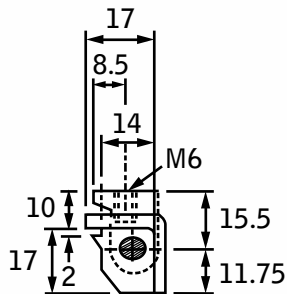

Semi Concealed Hinge

Product Code	Item Name	Material	Finish
1300-30	Semi Concealed Hinge	Zinc alloy	Black
MISC-06	Hinge Screw Seal IP65	Nylon	Natural

180 Hinge for Single Cabinets 30mm (1 Screw Mounting)