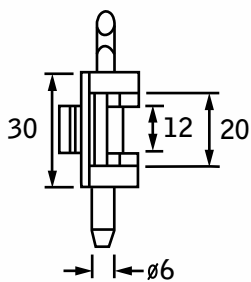

Semi Concealed Hinge

Product Code	Item Name	Material	Finish
1300-30	Semi Concealed Hinge	Zinc alloy	Black
MISC-06	Hinge Screw Seal IP65	Nylon	Natural

180 Hinge for Single Cabinets 30mm (1 Screw Mounting)