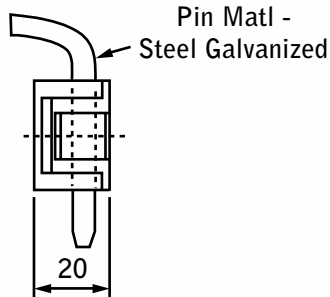

Semi Concealed Hinge

Product Code	Item Name	Material	Finish
1300-30	Semi Concealed Hinge	Zinc alloy	Black
MISC-06	Hinge Screw Seal IP65	Nylon	Natural

180 Hinge for Single Cabinets 30mm (1 Screw Mounting)