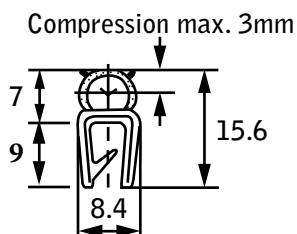

Rubber - Clip On Profile Self Grip

6000-052X

- Pinchweld - EPDM Rubber Sponge
- Schlegel type wire cage for maximum flexibility
- 50m & 100m Coils
- Other Pinchwelds on request

Product Code	Item Name	Door Gauge
6000 - 053X	R053PW	1 - 3.5

Product Code	Item Name	Door Gauge
6000 - 052X	R052PW	0.8 - 2.0

Product Code	Item Name	Door Gauge
6000 - 058X	R058PW	0.8 - 2.0

Product Code	Item Name	Door Gauge
6000 - 051X	R051PW	0.8 - 3.5

Product Code	Item Name	Door Gauge
6000 - 057X	R057PW	0.8 - 2.5