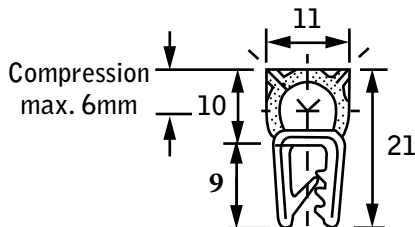

Rubber - Clip On Profile Self Grip

6000-052X

- Pinchweld - EPDM Rubber Sponge
- Schlegel type wire cage for maximum flexibility
- 50m & 100m Coils
- Other Pinchwelds on request

Product Code	Item Name	Door Gauge
6000 - 053X	R053PW	1 - 3.5

Product Code	Item Name	Door Gauge
6000 - 052X	R052PW	0.8 - 2.0

Product Code	Item Name	Door Gauge
6000 - 058X	R058PW	0.8 - 2.0

Product Code	Item Name	Door Gauge
6000 - 051X	R051PW	0.8 - 3.5

Product Code	Item Name	Door Gauge
6000 - 057X	R057PW	0.8 - 2.5