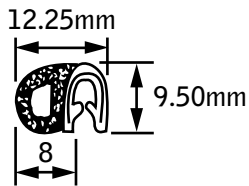

Rubber - Clip On Profile Self Grip

6000-052X

- Pinchweld - EPDM Rubber Sponge
- Schlegel type wire cage for maximum flexibility
- 50m & 100m Coils
- Other Pinchwelds on request

Product Code	Item Name	Door Gauge
6000 - 053X	R053PW	1 - 3.5

Product Code	Item Name	Door Gauge
6000 - 052X	R052PW	0.8 - 2.0

Product Code	Item Name	Door Gauge
6000 - 058X	R058PW	0.8 - 2.0

Product Code	Item Name	Door Gauge
6000 - 051X	R051PW	0.8 - 3.5

Product Code	Item Name	Door Gauge
6000 - 057X	R057PW	0.8 - 2.5