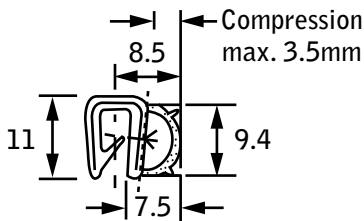

Rubber - Clip On Profile Self Grip

6000-052X

- Pinchweld - EPDM Rubber Sponge
- Schlegel type wire cage for maximum flexibility
- 50m & 100m Coils
- Other Pinchwelds on request

Product Code	Item Name	Door Gauge
6000 - 053X	R053PW	1 - 3.5

Product Code	Item Name	Door Gauge
6000 - 052X	R052PW	0.8 - 2.0

Product Code	Item Name	Door Gauge
6000 - 058X	R058PW	0.8 - 2.0

Product Code	Item Name	Door Gauge
6000 - 051X	R051PW	0.8 - 3.5

Product Code	Item Name	Door Gauge
6000 - 057X	R057PW	0.8 - 2.5