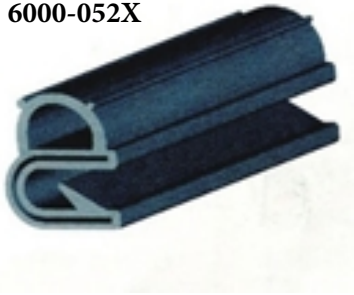

Rubber - Clip On Profile Self Grip

6000-052X

- Pinchweld - EPDM Rubber Sponge
- Schlegel type wire cage for maximum flexibility
- 50m & 100m Coils
- Other Pinchwelds on request

Product Code	Item Name	Door Gauge
6000 - 053X	R053PW	1 - 3.5

Product Code	Item Name	Door Gauge
6000 - 052X	R052PW	0.8 - 2.0

Product Code	Item Name	Door Gauge
6000 - 058X	R058PW	0.8 - 2.0

Product Code	Item Name	Door Gauge
6000 - 051X	R051PW	0.8 - 3.5

Product Code	Item Name	Door Gauge
6000 - 057X	R057PW	0.8 - 2.5