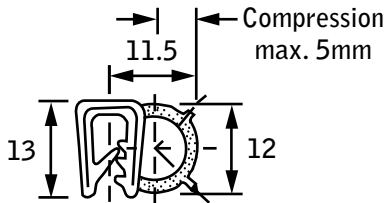

Rubber - Clip On Profile Self Grip

6000-052X

- Pinchweld - EPDM Rubber Sponge
- Schlegel type wire cage for maximum flexibility
- 50m & 100m Coils
- Other Pinchwelds on request

Product Code	Item Name	Door Gauge
6000 - 053X	R053PW	1 - 3.5

Product Code	Item Name	Door Gauge
6000 - 052X	R052PW	0.8 - 2.0

Product Code	Item Name	Door Gauge
6000 - 058X	R058PW	0.8 - 2.0

Product Code	Item Name	Door Gauge
6000 - 051X	R051PW	0.8 - 3.5

Product Code	Item Name	Door Gauge
6000 - 057X	R057PW	0.8 - 2.5